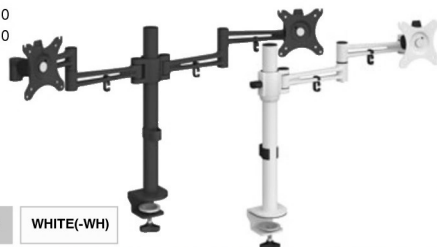

Please add frame colour followed by top finish when ordering e.g MC16WR with silver frame in walnut = MC16WRSW

ERGONOMIC DESKS

CODE	WIDTH	PRICE
MC14EL	1400mm Left hand	£158.00
MC14ER	1400mm Right hand	£158.00
MC16EL	1600mm Left hand	£159.00
MC16ER	1600mm Right hand	£159.00
MC18EL	1800mm Left hand	£178.00
MC18ER	1800mm Right hand	£178.00

BLACK(-K) SILVER(-S) WHITE(-WH)

STRAIGHT DESKS WITH 2 DRAWER FIXED PEDESTAL

CODE	WIDTH	DEPTH	PRICE
SO-MC12P2	1200mm	800mm	£257.00
SO-MC14P2	1400mm	800mm	£262.00
SO-MC16P2	1600mm	800mm	£266.00
SO-MC18P2	1800mm	800mm	£274.00