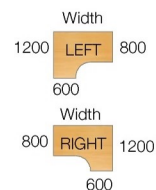

LUNA = MONITOR ARMS

CODE	DESCRIPTION	PRICE
LSMARM	Single	£45.00
LDMARM	Double	£68.00

from
£45.00